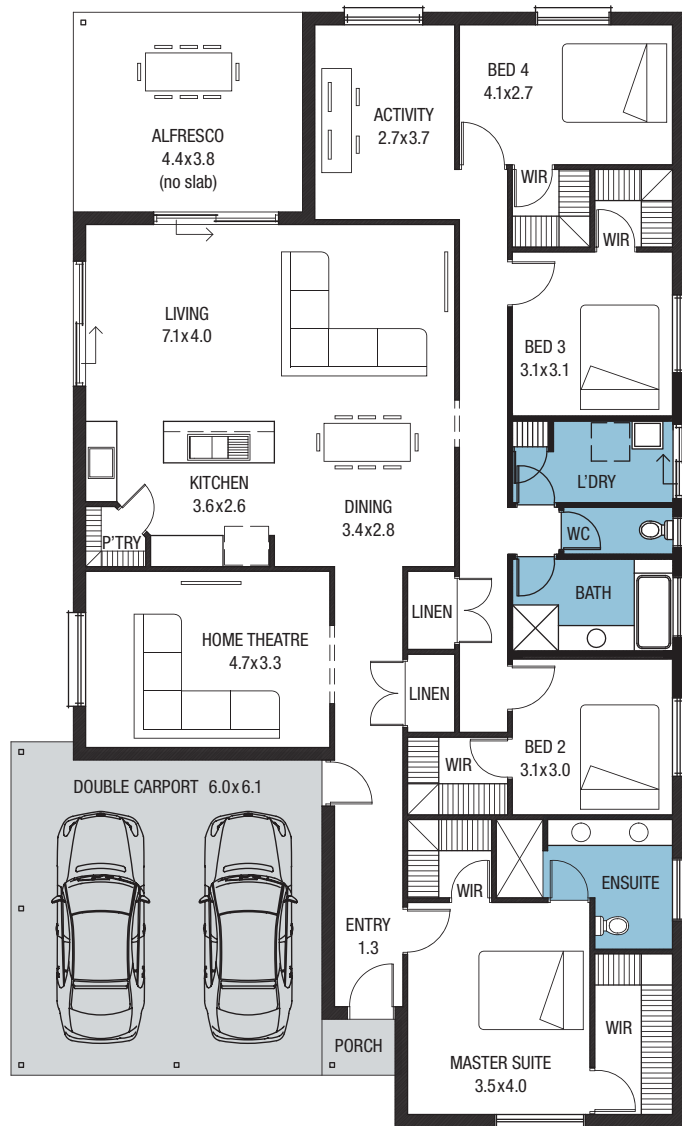

His-and-her walk-in robes in the master suite of the Colorado for true resort-style living. And, with lots of open-plan living, an abundance of clever storage spaces plus a home theatre and activity area, the kids will be happy too.

Home width	13.07m
Home depth	21.47m
Living	200.87m ²
Carport	37.12m ²
Total area	256.57m ²

Scan the QR code with your phone to see all of our display locations.