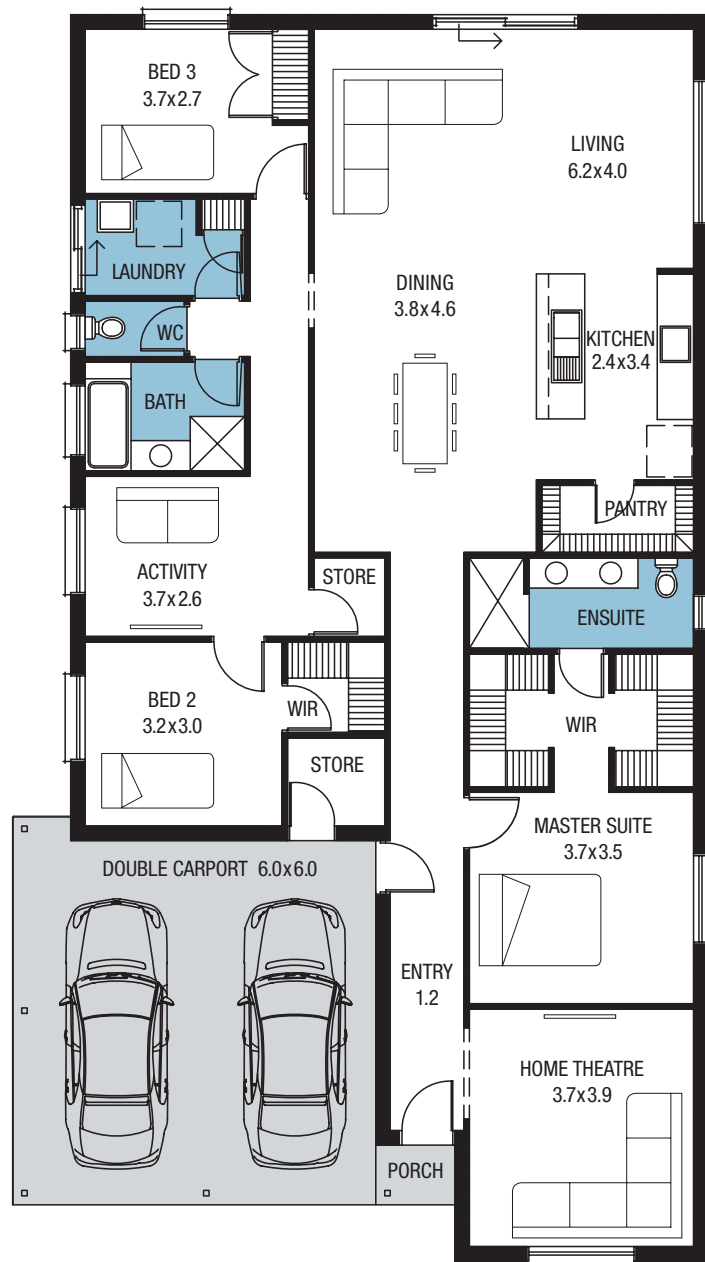

3

2

3

2

If you're looking to maximise space on a semi-compact block, this is the home for you. The luxurious master suite has a huge ensuite with his-and-her robes and the home includes a separate activity room for the kids.

Home width	11.51m
Home depth	20.63m
Living	179.98m ²
Double carport	36.61m ²
Total area	217.88m ²

Scan the QR code with your phone to see all of our display locations.