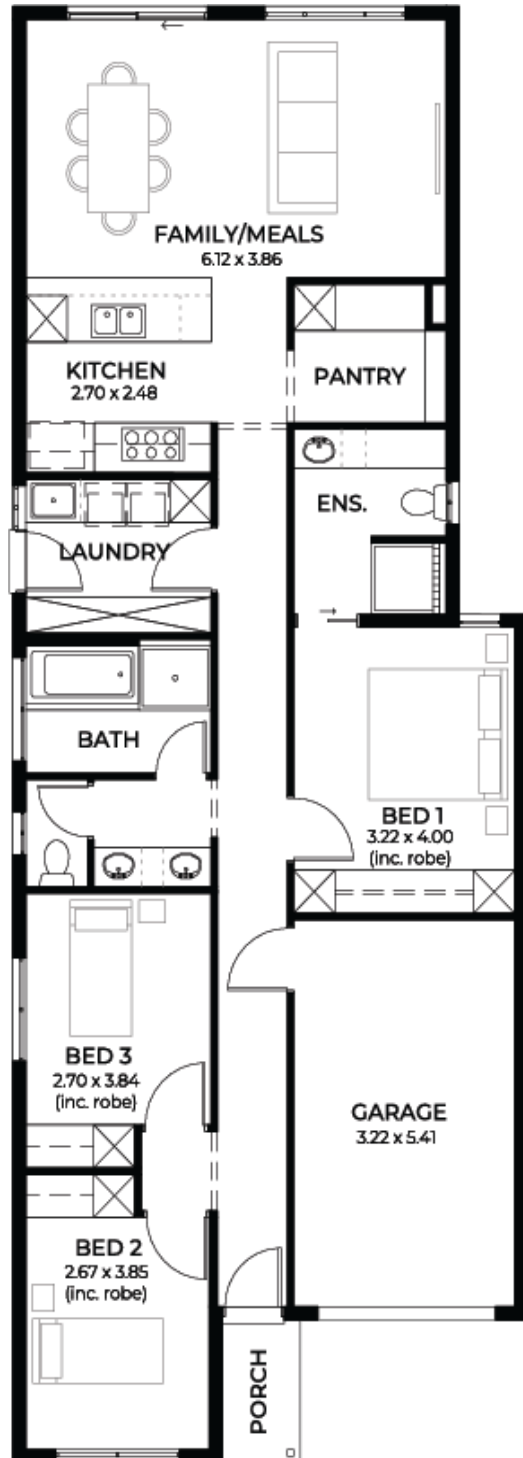

House and Land

from **\$460,000***

LOT 101
New Road
Munno Para
'Lime 3.5'

Lot Size 255.00m²
Design Lime 3.5
Block Size 255m²
House Size 137m² / 14.83sqgs
Width 7.50m

3 1 2 1

**Lucky you,
all these
impressive
features are
included with
this home**

Rare Block in New Playford Alive Release

Move in Ready Floorplan \$3,000 Deposit

Close Proximity to Train Bus & Shops

Block Nearby Estate Park & Walking Trail

Premium Range Front Elevations Available

Kitchen Complete w/ Overheads, Pot Drawers, 900mm Appliances & Dishwasher

Butlers Pantry Undermount Mic Prov, Benchtop, Shelving + Plumbed Fridge Point

Level 3 Laundry w/ Bench, Linen Closet, 45L Sink + Cupboard & Overheads

Drawers to All Wardrobes, Double Shelf & Rail, Mirror Sliding Doors

Ens & Bathrooms w/ Shower Ledges, Heat Lamps, XL Mirror & Vanity Drawers

Level 3 Flooring Upgrade Timber + Carpets

Air Con Fully Ducted System H+C w/ Wifi

Upgraded 2.7m Ceilings w/ Trilock Door Bolt

Timber Frame Brick External Fully Insulated