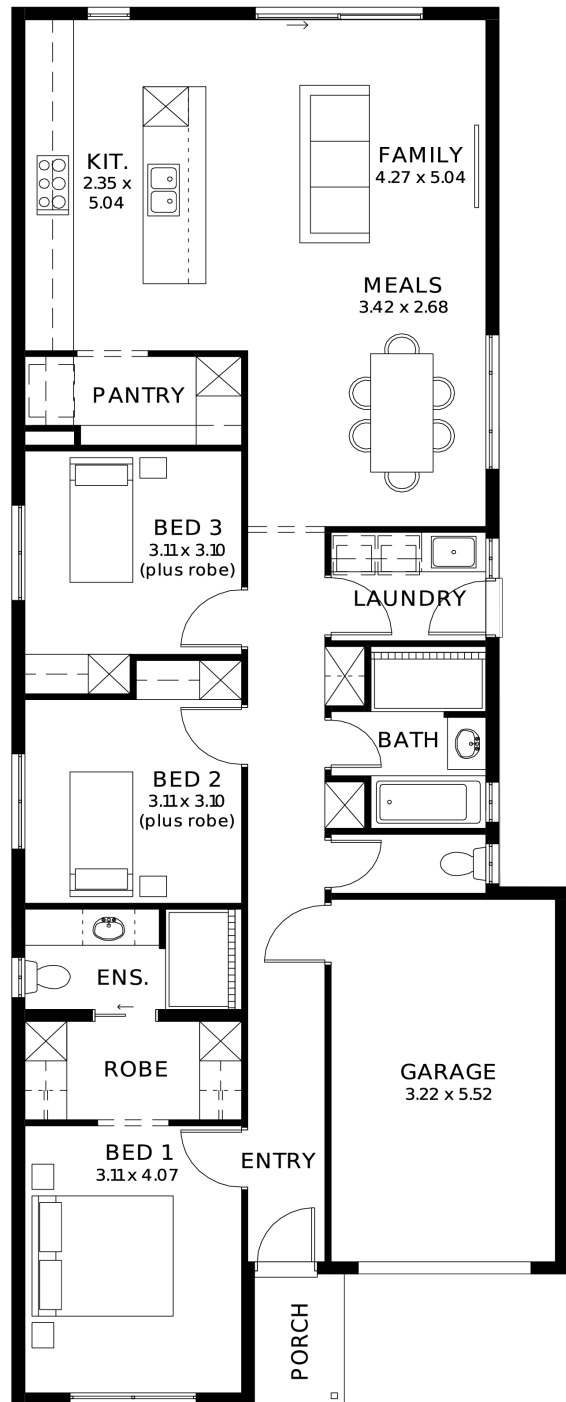

House and Land

from
\$664,130*

LOT 510
Chillingworth Court
Victor Harbor
'Ivory 3.5' (V1.3)

Lot Size 270.00m²
Design Ivory 3.5 (V1.3)
Block Size 270m²
House Size 150m² / 16.21sq
Width 8.00m

 3  1  2  1

SA HOUSING CENTRE

Built-in robes with mirrored doors; WIR with shelving and drawers

Awning windows to living areas

Clipsal Iconic switches and ample Double Power points, TV & data points

Laundry, Storage & Garage

Overhead cupboards, pull-out bin, broom storage in laundry